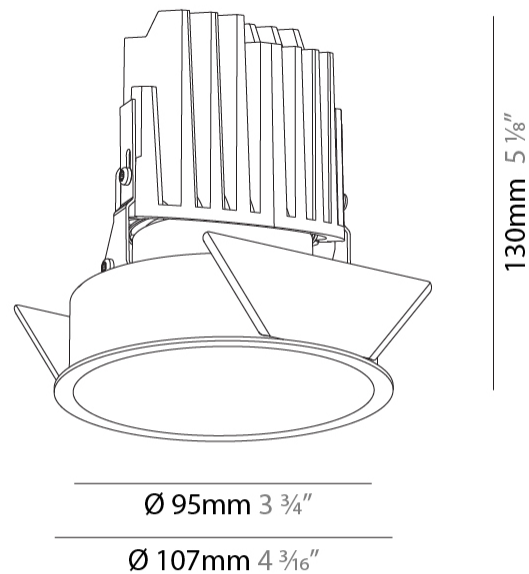

GENERAL

Series: Bioniq
Subseries: Bioniq Round Deep
Brand: Prolicht
Division: Architectural
Mounting Type: Recessed
Mounting Location: Ceiling
Subcategory: Downlight

PHYSICAL

Shape: Round
Diameter (mm): 107
Diameter (in): 4 3/16
Height (mm): 130
Height (in): 5 1/8
Ceiling Thickness (mm): 10 / 12.5 / 15
Ceiling Thickness (in): 3/8 or 1/2 or 9/16
Min. Recessing Depth (mm): 150
Min. Recessing Depth (in): 5 7/8
Light Distribution: Downlight
Weight (kg): 0.506
Weight (lbs): 1.12
Fixture Finish: SSR / BKV / CWI / CRY / HAB / UFT / ITA / RUA / FTG / MYG / LOD / PUS / FRO / FUP / KIA / POP / BLS / SPG / MEY / GOH / GUM / CHC / COM / ABZ / JAG / OBR / MOS / ROR
Fixture Material: Aluminum Die Cast
Cut-out Measurements: 98mm / 3 7/8"

ELECTRICAL

Lamp Type: LED (Zhaga Standard)
Total Output Wattage (W): 15
Dimming: Dali Dimming
Driver Included: No
Driver Location: Recessed Housing
Driver Type: Constant Current - 120Vac
Housing: See components
Input Voltage (V): 120
Constant Current (MA): 350

LED

Number of LEDs: 1
Color Temperature (°K): Warm Dim
Max. Delivered Lumen (lm): 760
Nominal Lumen (lm): 1140
CRI: >90 CRI

OPTICAL

Reflector: 20 / 40 / 60

RATINGS AND CERTIFICATIONS

Certified By: Certified for North American Standards
IP rating: IP20